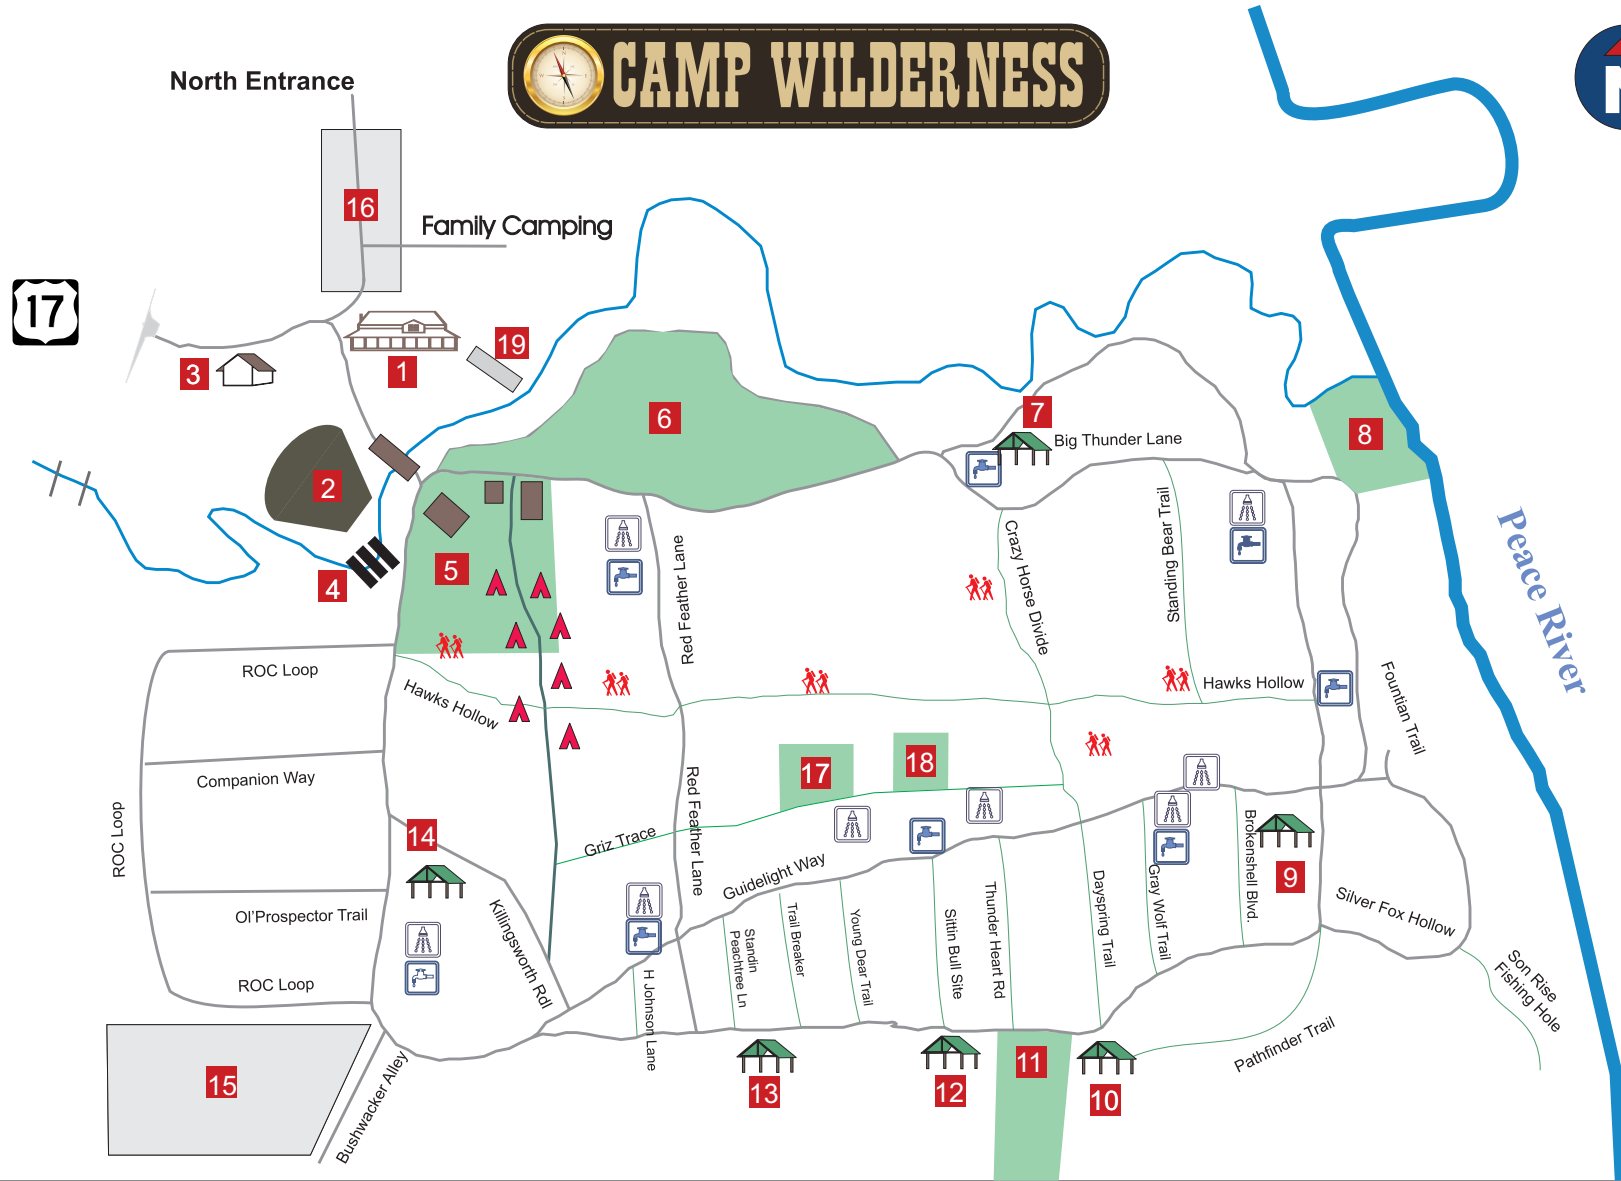

CAMP WILDERNESS

Camp Locations

- 1** Lodge
- 2** Ampitheater
- 3** Caretakers Cabin
- 4** Water Slide
- 5** FCF Vilage
- 6** Events Field
- 8** Water Front
- 11** Shooting Range
- 17** Yellowhair Ampitheatre
- 18** Faithfulheart Ampitheatre
- 19** Concession Stand

Division Headquarters

- 7** Central Division
- 9** Western Division
- 10** Northern Division
- 12** Southern Division
- 13** Eastern Division
- 14** Southwest Division

Parking

- 15** South Parking
- 16** North Parking